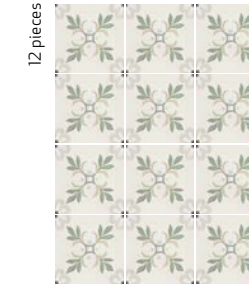

## Porcelain Tile

22,3 x 22,3 cm — 8.7 x 8.7"

blue · green

Inspired by the Mediterranean southeast wind from the Sahara, Sirocco's artisanal-looking design features a mix of organic and ornamental motifs in shades of blue and green. The porcelain tile collection features 8 models in a 22.3x22.3 cm format. Perfect for creating decorative wall and floor surfaces both indoors and out, including poolside areas, its design conjures up an artist's brushstrokes.

● SIROCCO BLUE ORNATE/22,3/9

● RABAT GREY/6X24,6  
● SIROCCO BLUE CROSS/22,3/9

# SIROCCO

36155 SIROCCO GREEN FLOWER/22,3/9  
Q6 (22,3x22,3 cm — 8<sup>3</sup>/<sub>4</sub>x8<sup>3</sup>/<sub>4</sub>"\*)  
5 patterns · \* 103 Mapei

36517 SIROCCO BLUE DHALIA/22,3/9  
Q6 (22,3x22,3 cm — 8<sup>3</sup>/<sub>4</sub>x8<sup>3</sup>/<sub>4</sub>"\*)  
5 patterns · \* 103 Mapei

36156 SIROCCO GREEN GARDEN/22,3/9  
Q6 (22,3x22,3 cm — 8<sup>3</sup>/<sub>4</sub>x8<sup>3</sup>/<sub>4</sub>"\*)  
5 patterns · \* 103 Mapei

36158 SIROCCO BLUE ORNATE/22,3/9  
Q6 (22,3x22,3 cm — 8<sup>3</sup>/<sub>4</sub>x8<sup>3</sup>/<sub>4</sub>"\*)  
5 patterns · \* 103 Mapei